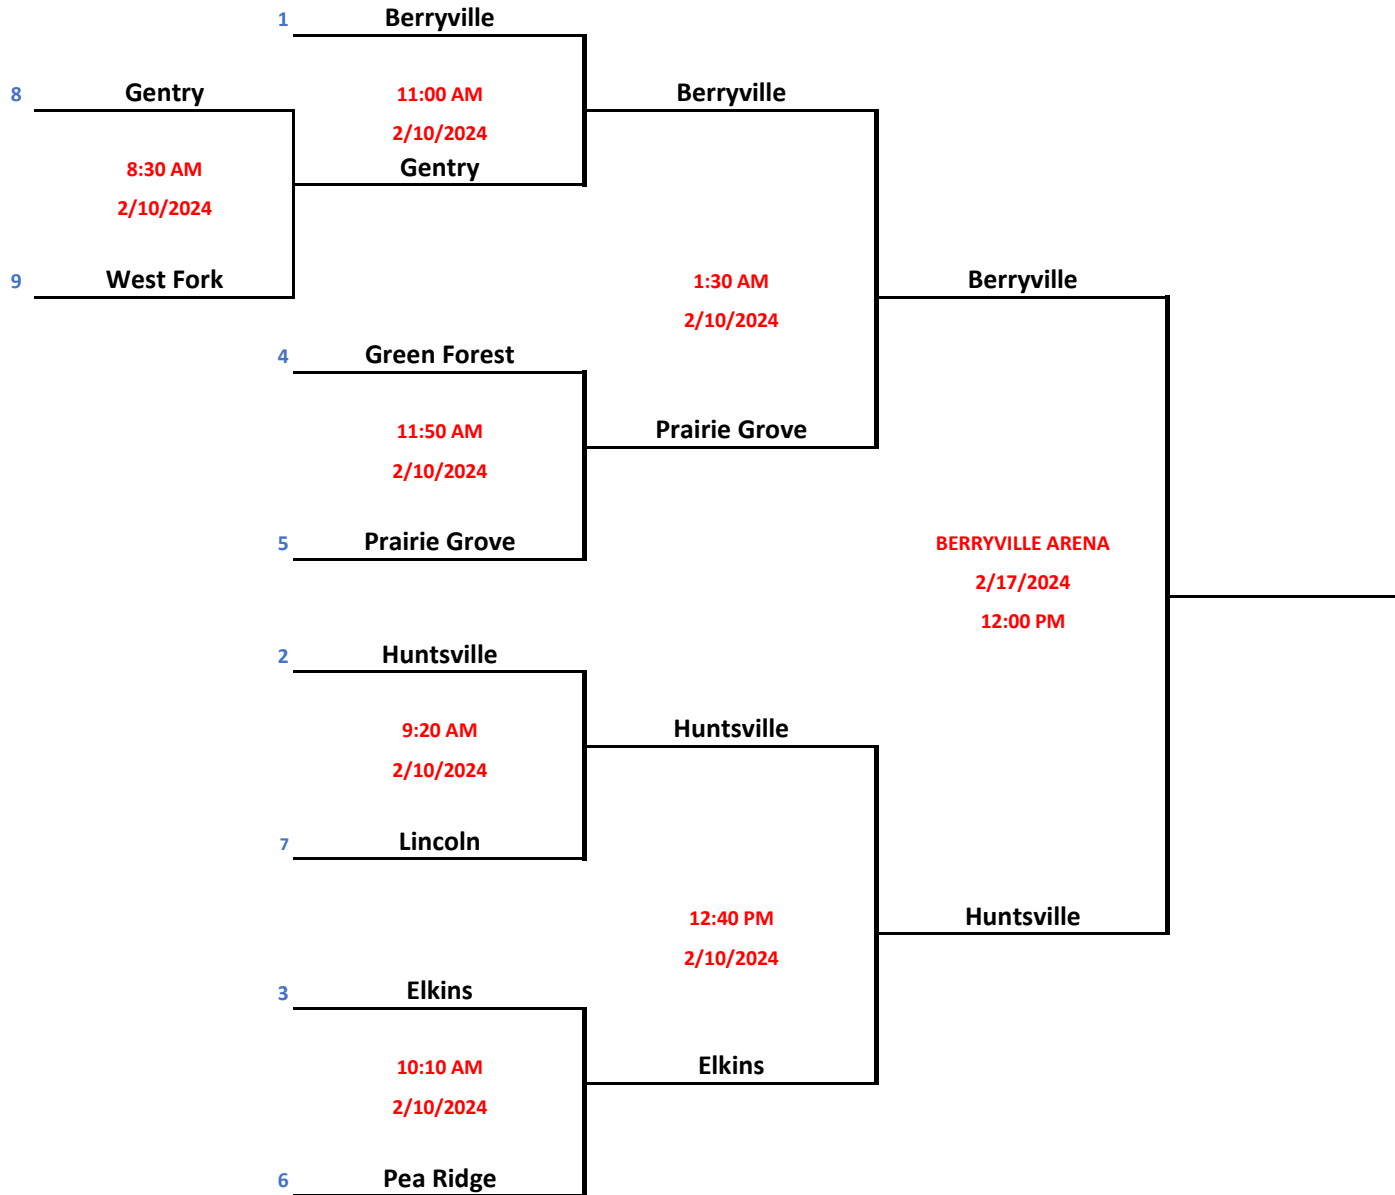

*** If host team is playing, they will still be shown as HOME on the scoreboard to avoid confusion

4th Boys A

Gravette Volleyball Gym

Standings

Huntsville	7	1
Gravette	7	1
Pea Ridge	6	2
Green Forest	6	2
Elkins	5	3
Berryville	3	5
Gentry	3	5
West Fork	2	6
Prairie Grove	1	7
Lincoln	0	8

*** Top team on bracket will be considered HOME team and wear white jerseys

*** If host team is playing, they will still be shown as HOME on the scoreboard to avoid confusion

5th Girls B

West Fork - Activity Center