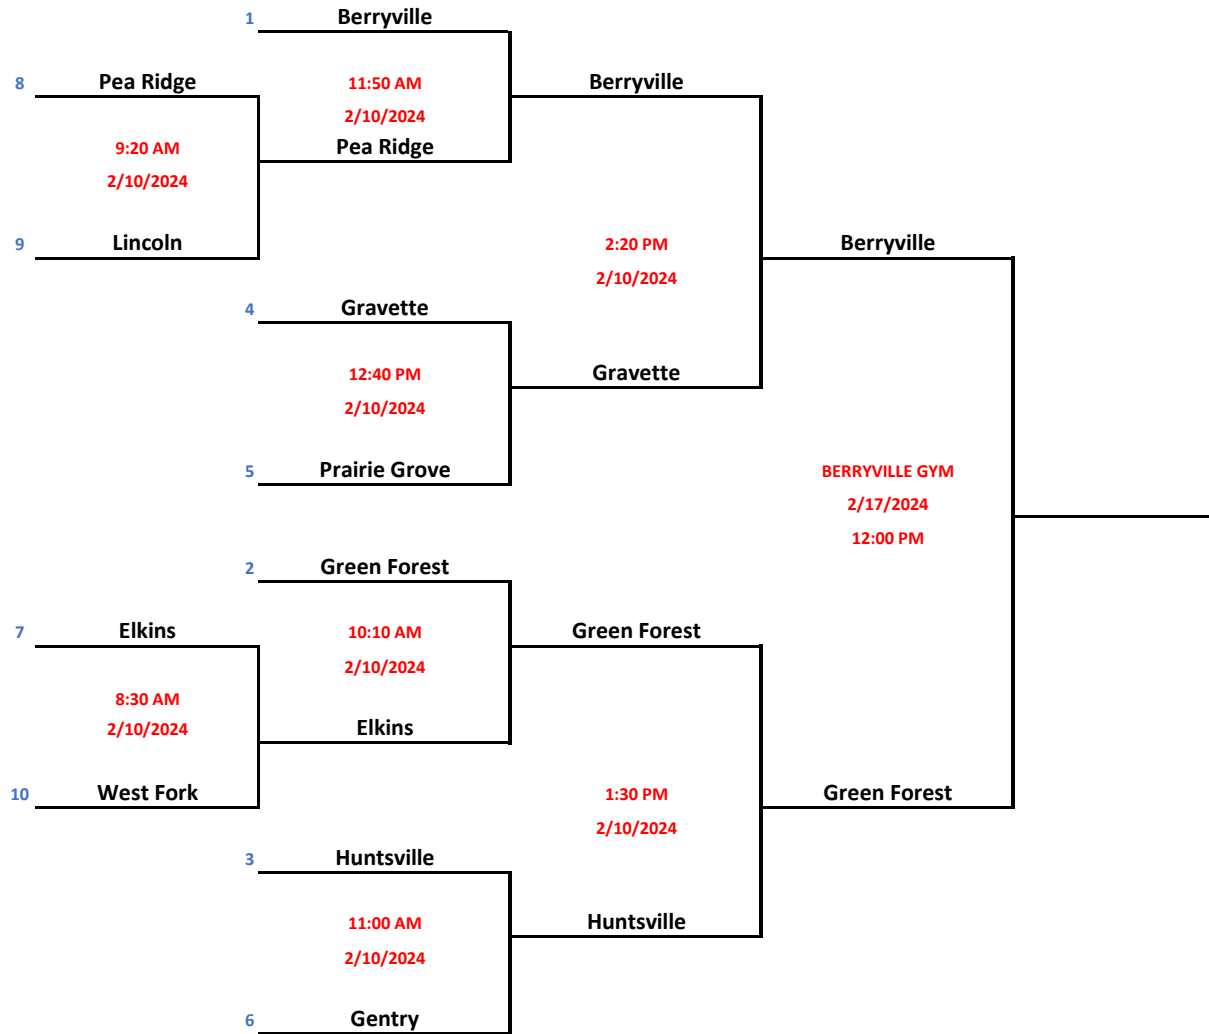

*** Top team on bracket will be considered HOME team and wear white jerseys

*** If host team is playing, they will still be shown as HOME on the scoreboard to avoid confusion

5th Girls B

West Fork - Activity Center

Standings

Berryville	8	0
Huntsville	6	2
Elkins	6	2
Green Forest	5	3
Prairie Grove	4	4
Pea Ridge	4	4
Lincoln	3	5
Gentry	2	6
West Fork	2	6
Gravette	0	8

*** Top team on bracket will be considered HOME team and wear white jerseys

*** If host team is playing, they will still be shown as HOME on the scoreboard to avoid confusion

5th Girls A

West Fork - Tiger Dome

Standings

Berryville	8	0
Elkins	6	2
Green Forest	6	2
Gentry	5	3
Pea Ridge	5	3
Lincoln	4	4
Huntsville	3	5
Prairie Grove	2	6
Gravette	1	7
West Fork	0	8

*** Top team on bracket will be considered HOME team and wear white jerseys

*** If host team is playing, they will still be shown as HOME on the scoreboard to avoid confusion

5th Boys B

Prairie Grove - Volleyball Gym