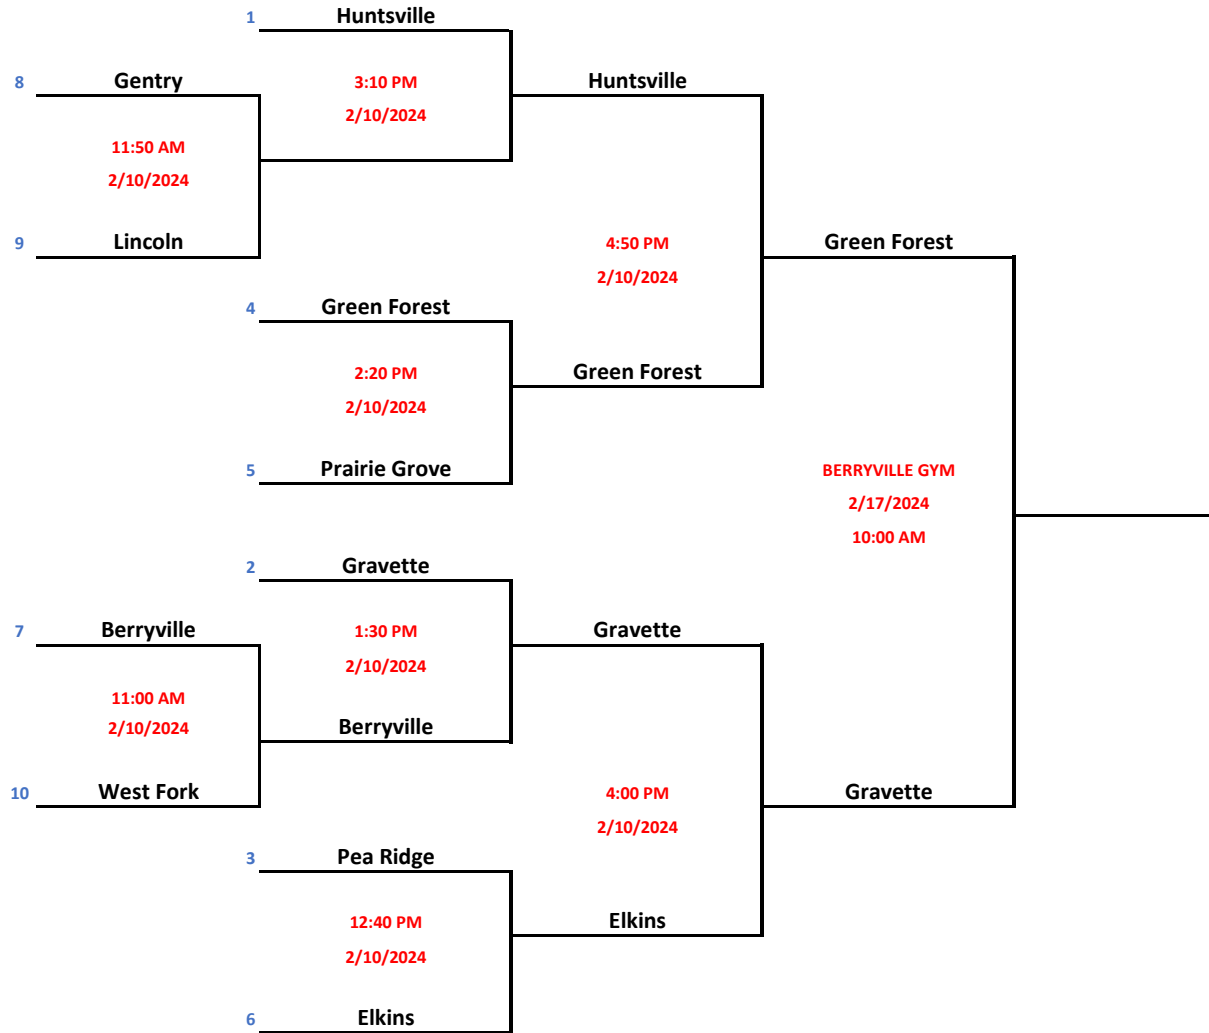

4th Girls B

Huntsville - Old HS Gym

Standings

Huntsville	8	0
Prairie Grove	6	2
Gentry	5	3
Elkins	5	3
Lincoln	4	4
Berryville	4	4
Gravette	3	5
Green Forest	2	6
Pea Ridge	2	6
West Fork	1	7

*** Top team on bracket will be considered HOME team and wear white jerseys

*** If host team is playing, they will still be shown as HOME on the scoreboard to avoid confusion

4th Girls A

Huntsville - Arena

Standings

Huntsville	8	0
Gravette	6	2
Pea Ridge	5	3
Green Forest	5	3
West Fork	4	4
Berryville	4	4
Elkins	3	5
Prairie Grove	2	6
Gentry	2	6
Lincoln	1	7

*** Top team on bracket will be considered HOME team and wear white jerseys

*** If host team is playing, they will still be shown as HOME on the scoreboard to avoid confusion

4th Boys B

Gravette Middle School

Standings

Huntsville	8	0
Gravette	7	1
Pea Ridge	6	2
Green Forest	6	2
Prairie Grove	4	4
Elkins	3	5
Berryville	2	6
Gentry	2	6
Lincoln	1	7
West Fork	1	7

*** Top team on bracket will be considered HOME team and wear white jerseys