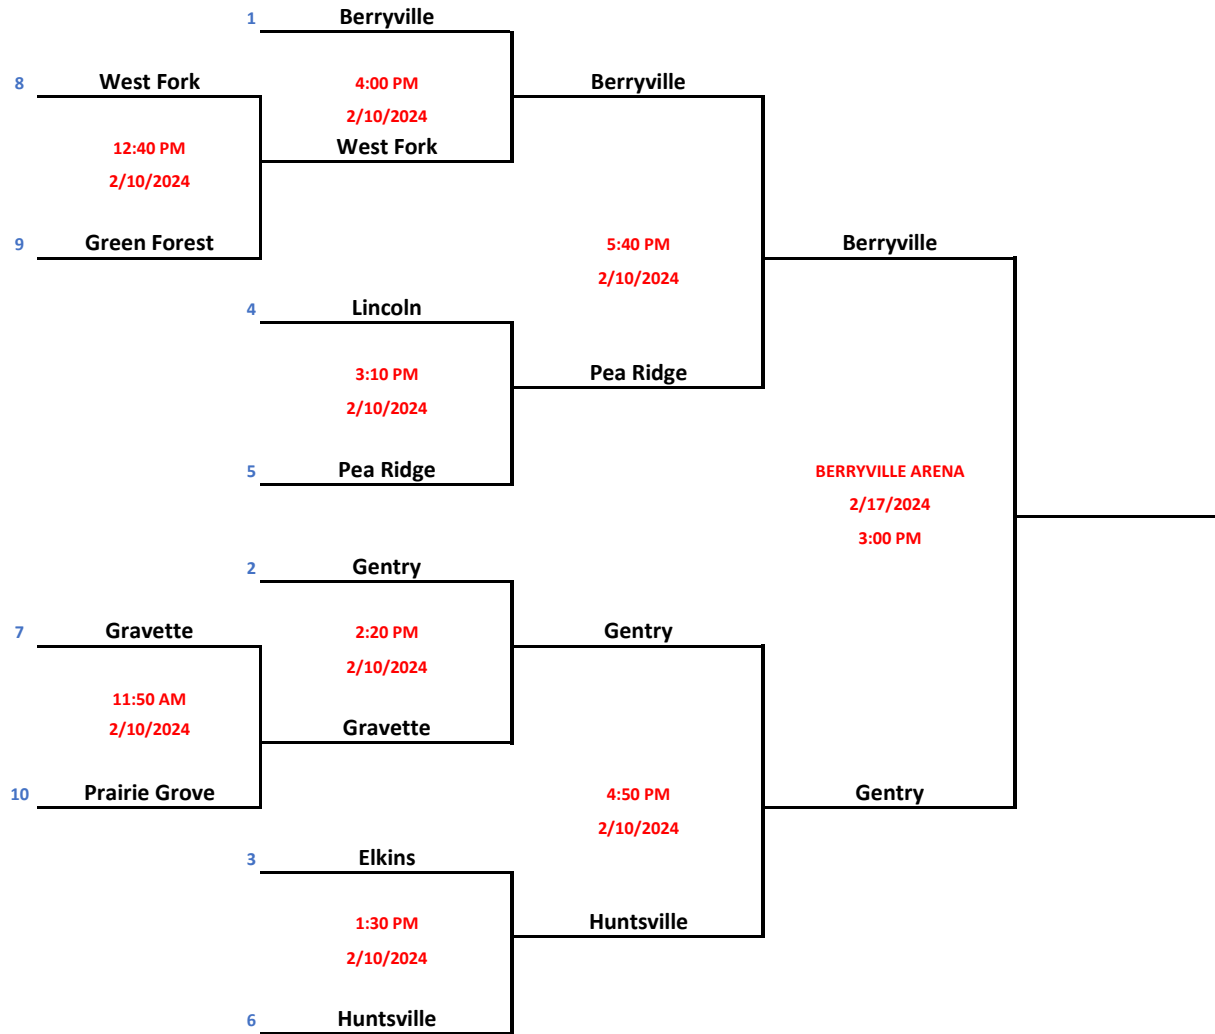

6th Girls A

Lincoln - Arena

Standings

Berryville	8	0
Gentry	8	0
Elkins	6	2
Lincoln	4	4
Pea Ridge	4	4
Huntsville	3	5
Gravette	3	5
West Fork	3	5
Green Forest	1	7
Prairie Grove	0	8

*** Top team on bracket will be considered HOME team and wear white jerseys

*** If host team is playing, they will still be shown as HOME on the scoreboard to avoid confusion