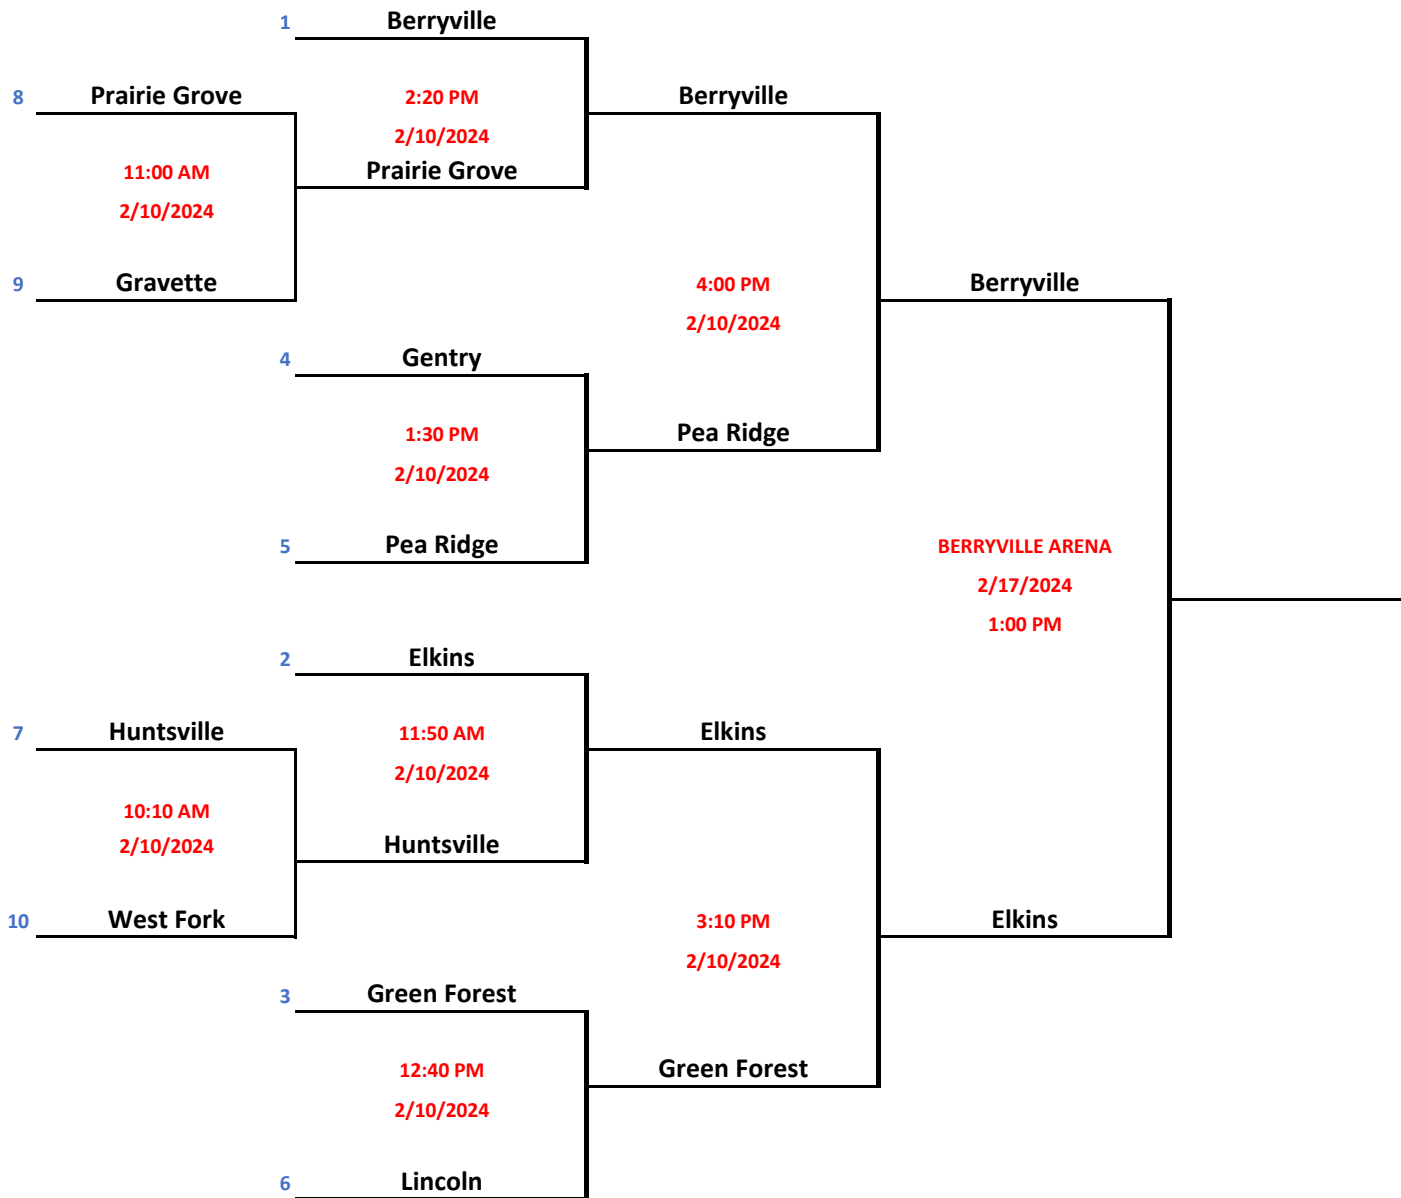

*** Top team on bracket will be considered HOME team and wear white jerseys

*** If host team is playing, they will still be shown as HOME on the scoreboard to avoid confusion

5th Girls B

West Fork - Activity Center

Standings

Berryville	8	0
Huntsville	6	2
Elkins	6	2
Green Forest	5	3
Prairie Grove	4	4
Pea Ridge	4	4
Lincoln	3	5
Gentry	2	6
West Fork	2	6
Gravette	0	8

*** Top team on bracket will be considered HOME team and wear white jerseys

*** If host team is playing, they will still be shown as HOME on the scoreboard to avoid confusion

5th Girls A

West Fork - Tiger Dome

Standings

Berryville	8	0
Elkins	6	2
Green Forest	6	2
Gentry	5	3
Pea Ridge	5	3
Lincoln	4	4
Huntsville	3	5
Prairie Grove	2	6
Gravette	1	7
West Fork	0	8