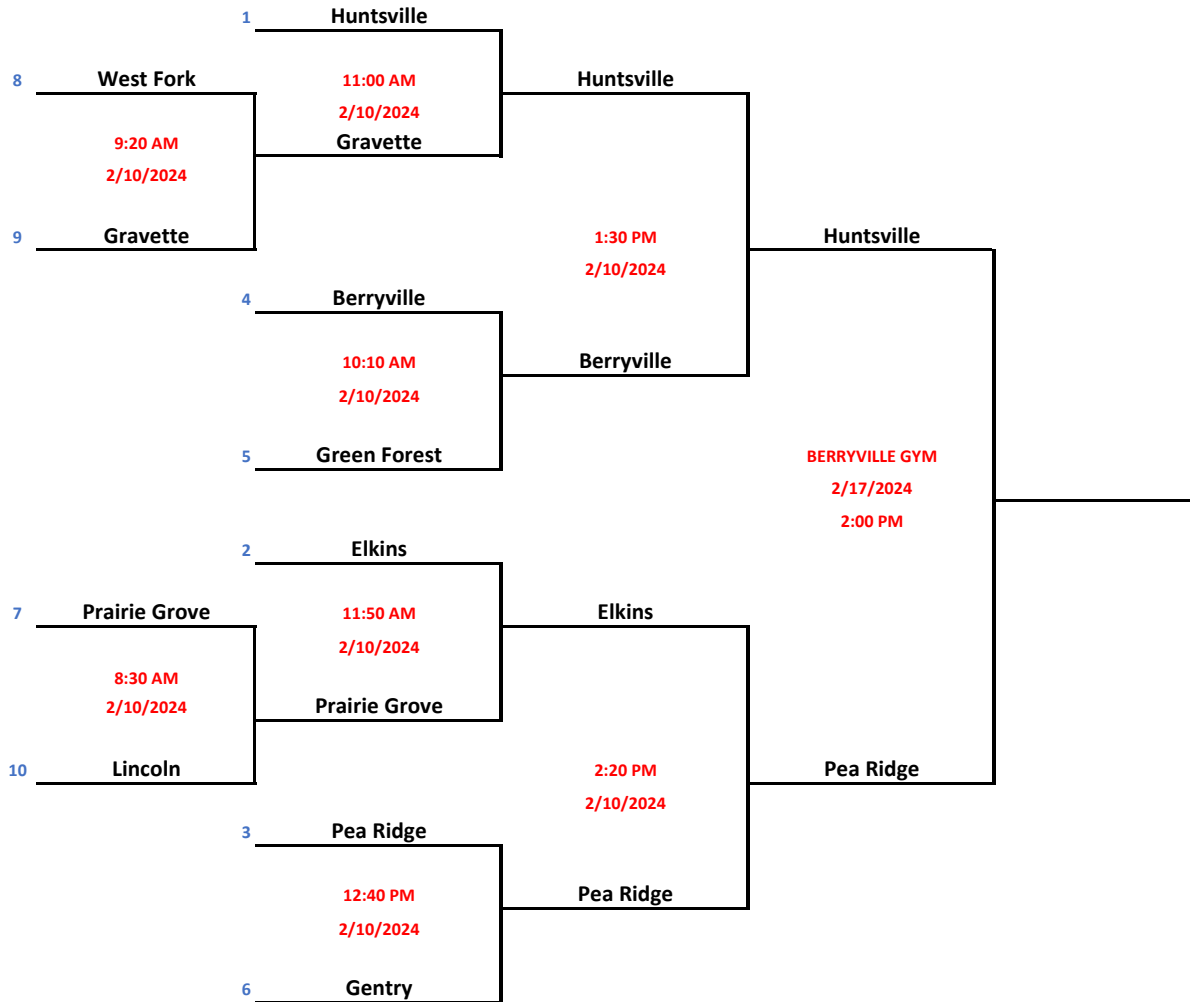

6th Boys B

Pea Ridge - Middle School

Standings

Huntsville	8	0
Elkins	7	1
Pea Ridge	6	2
Berryville	5	3
Green Forest	5	3
Gentry	4	4
Prairie Grove	2	6
West Fork	2	6
Gravette	1	7
Lincoln	0	8

*** Top team on bracket will be considered HOME team and wear white jerseys

*** If host team is playing, they will still be shown as HOME on the scoreboard to avoid confusion