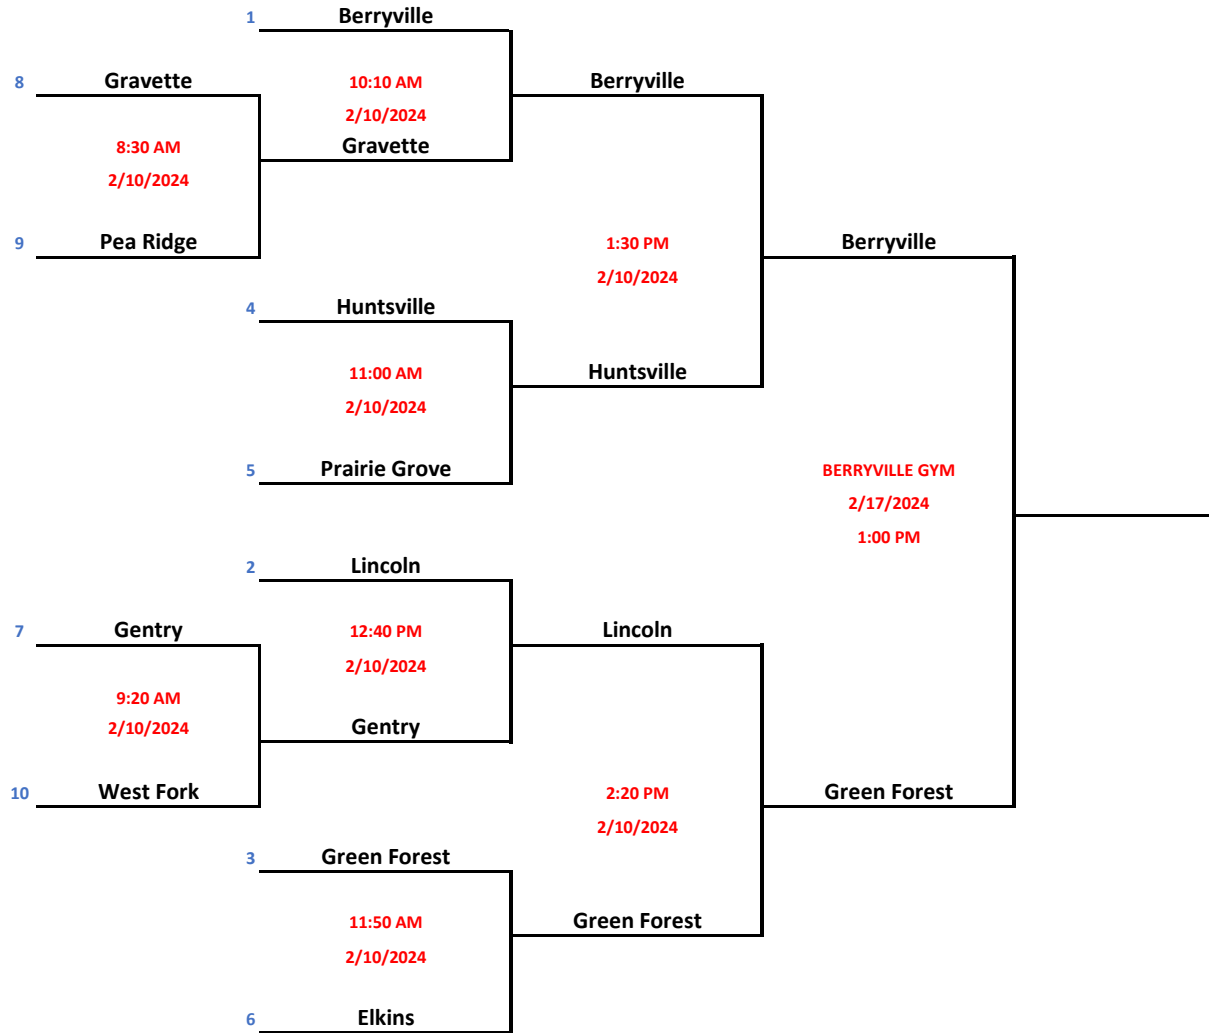

Standings

Berryville	8	0
Green Forest	7	1
Huntsville	7	1
Gravette	5	3
Prairie Grove	4	4
Gentry	3	5
Elkins	3	5
Pea Ridge	2	6
Lincoln	1	7
West Fork	0	8

*** Top team on bracket will be considered HOME team and wear white jerseys

*** If host team is playing, they will still be shown as HOME on the scoreboard to avoid confusion

5th Boys A

Prairie Grove - Arena

Standings

Berryville	8	0
Lincoln	6	2
Green Forest	6	2
Huntsville	5	3
Prairie Grove	4	4
Elkins	4	4
Gentry	3	5
Gravette	3	5
Pea Ridge	1	7
West Fork	0	8