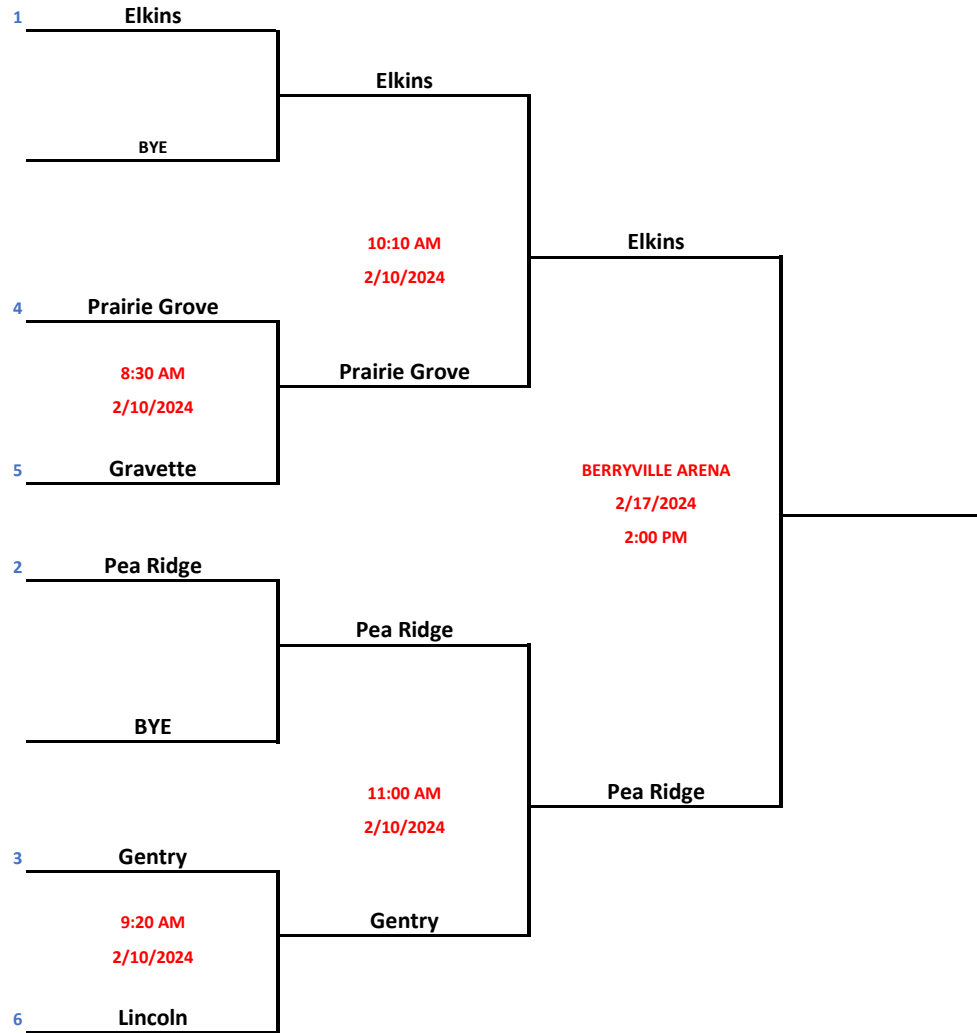

Standings

Berryville	8	0
Green Forest	7	1
Huntsville	7	1
Gravette	5	3
Prairie Grove	4	4
Gentry	3	5
Elkins	3	5
Pea Ridge	2	6
Lincoln	1	7
West Fork	0	8

*** Top team on bracket will be considered HOME team and wear white jerseys

*** If host team is playing, they will still be shown as HOME on the scoreboard to avoid confusion

5th Boys A

Prairie Grove - Arena

Standings

Berryville	8	0
Lincoln	6	2
Green Forest	6	2
Huntsville	5	3
Prairie Grove	4	4
Elkins	4	4
Gentry	3	5
Gravette	3	5
Pea Ridge	1	7
West Fork	0	8

*** Top team on bracket will be considered HOME team and wear white jerseys

*** If host team is playing, they will still be shown as HOME on the scoreboard to avoid confusion

6th Girls B

Lincoln - Arena

Standings