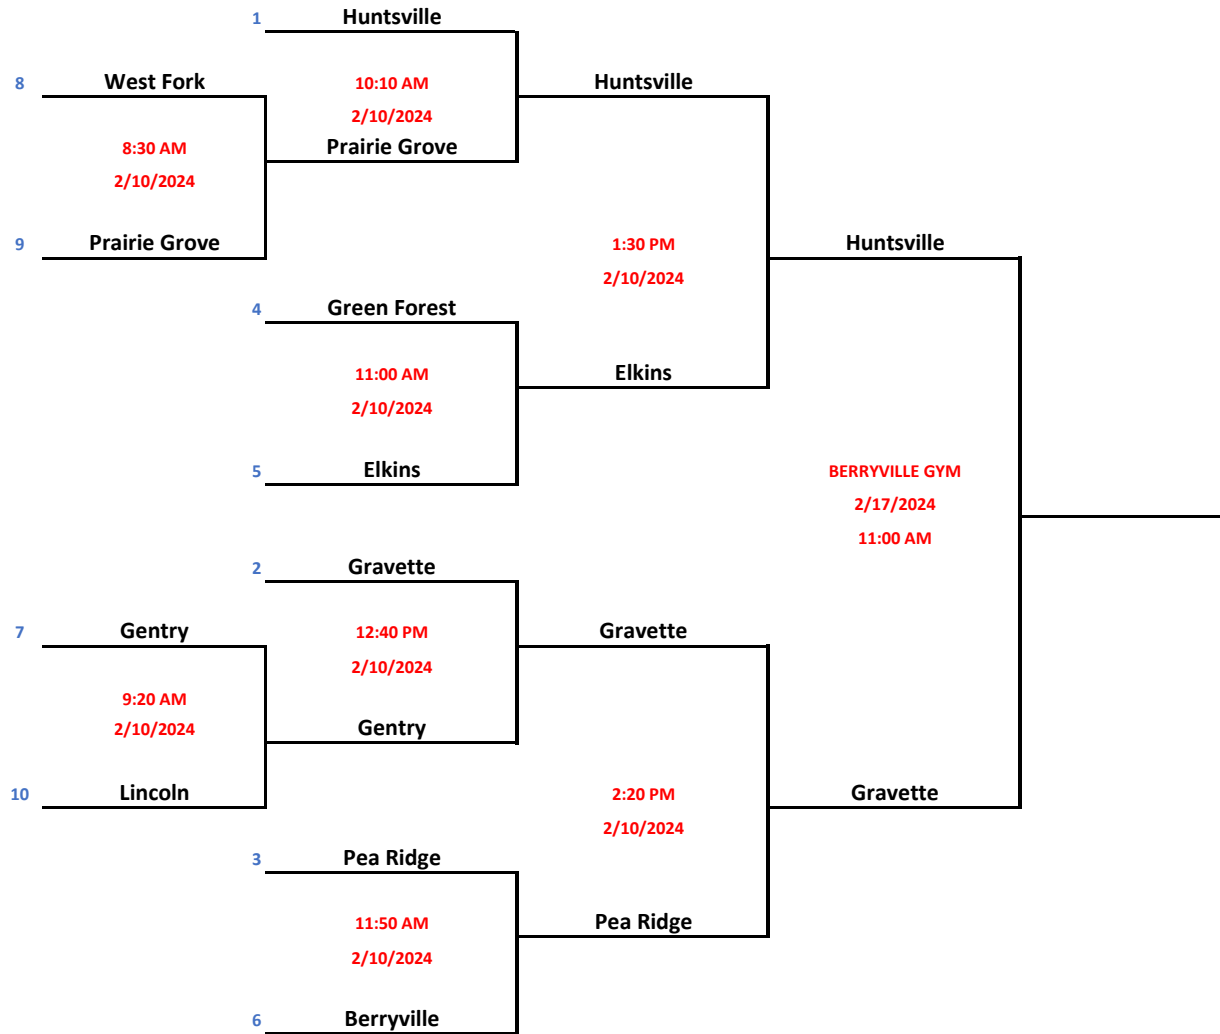

4th Boys A

Gravette Volleyball Gym

Standings

Huntsville	7	1
Gravette	7	1
Pea Ridge	6	2
Green Forest	6	2
Elkins	5	3
Berryville	3	5
Gentry	3	5
West Fork	2	6
Prairie Grove	1	7
Lincoln	0	8

*** Top team on bracket will be considered HOME team and wear white jerseys

*** If host team is playing, they will still be shown as HOME on the scoreboard to avoid confusion