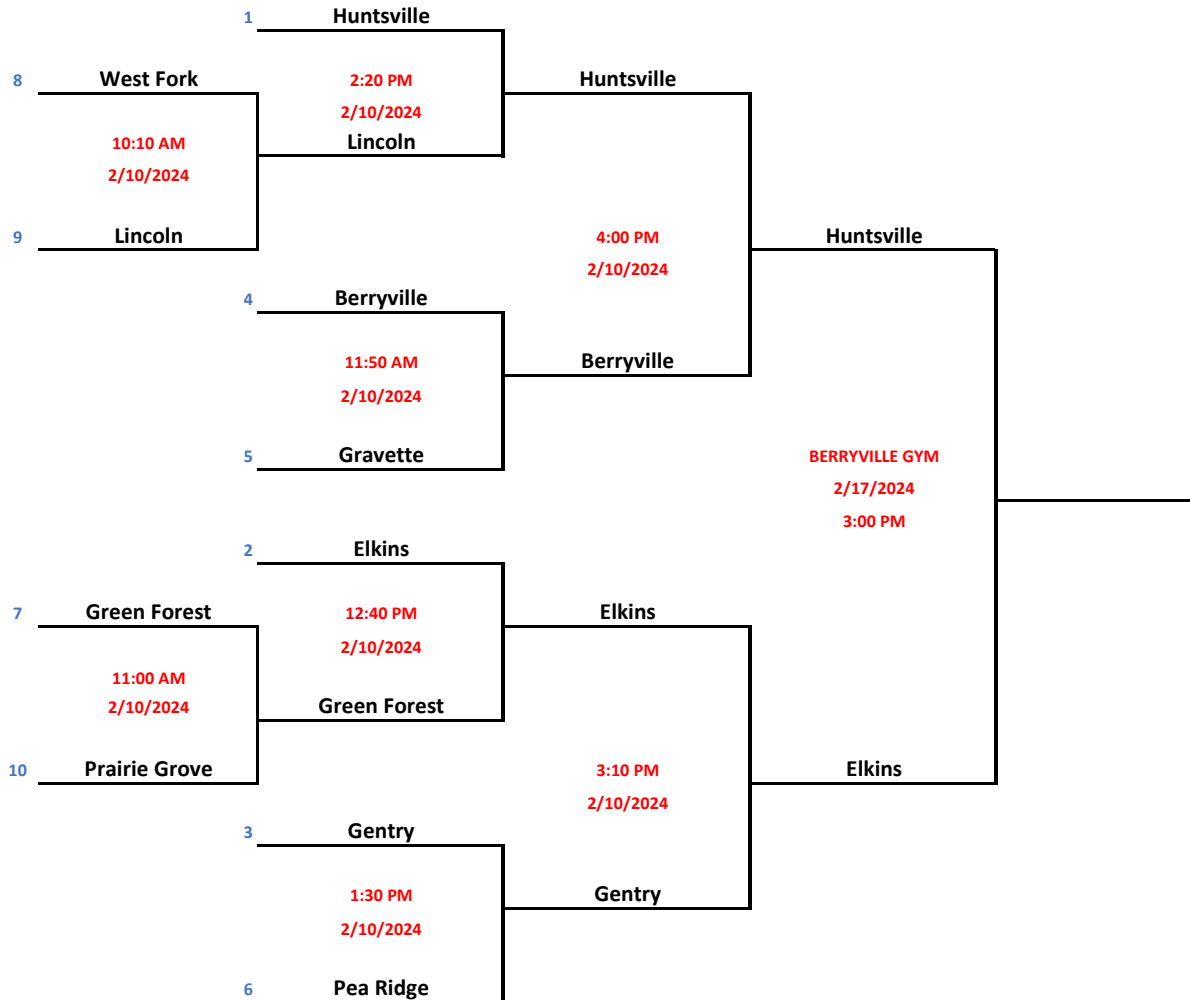

Elkins	7	1
Pea Ridge	7	1
Gentry	6	2
Prairie Grove	5	3
Gravette	5	3
Lincoln	5	3
West Fork	0	8
Huntsville	0	8
Berryville	0	8
Green Forest	0	8

*** Top team on bracket will be considered HOME team and wear white jerseys

*** If host team is playing, they will still be shown as HOME on the scoreboard to avoid confusion

6th Girls A

Lincoln - Arena

Standings

Berryville	8	0
Gentry	8	0
Elkins	6	2
Lincoln	4	4
Pea Ridge	4	4
Huntsville	3	5
Gravette	3	5
West Fork	3	5
Green Forest	1	7
Prairie Grove	0	8

Standings

Huntsville	8	0
Elkins	7	1
Pea Ridge	6	2
Berryville	5	3
Green Forest	5	3
Gentry	4	4
Prairie Grove	2	6
West Fork	2	6
Gravette	1	7
Lincoln	0	8

*** Top team on bracket will be considered HOME team and wear white jerseys

*** If host team is playing, they will still be shown as HOME on the scoreboard to avoid confusion

6th Boys A

Pea Ridge - JH Gym

Standings

Huntsville	8	0
Elkins	7	1
Gentry	6	2
Berryville	6	2
Gravette	4	4
Pea Ridge	3	5
Green Forest	3	5
West Fork	2	6
Lincoln	1	7
Prairie Grove	0	8