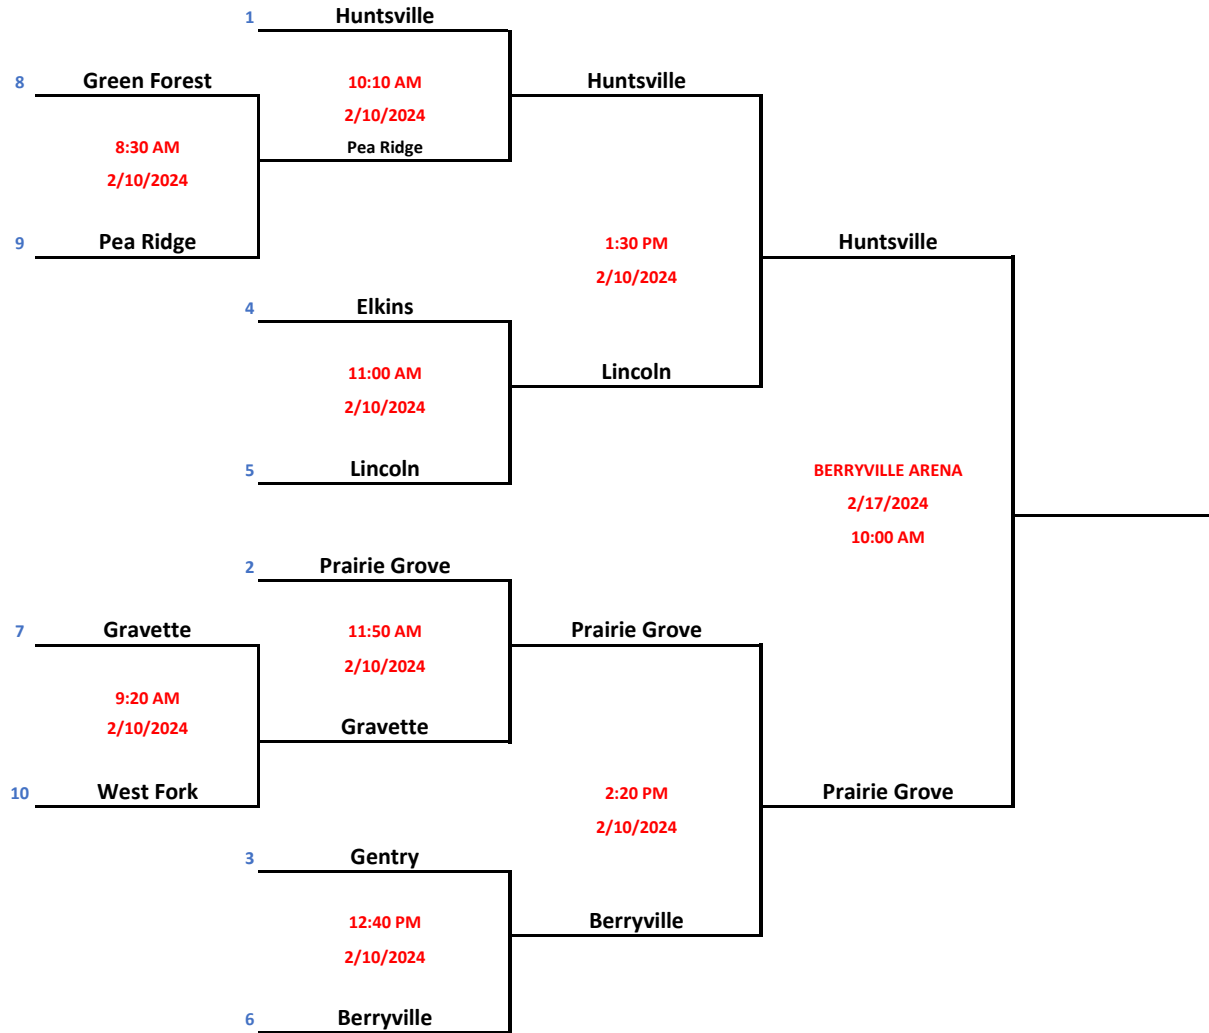

4th Girls B

Huntsville - Old HS Gym

Standings

Huntsville	8	0
Prairie Grove	6	2
Gentry	5	3
Elkins	5	3
Lincoln	4	4
Berryville	4	4
Gravette	3	5
Green Forest	2	6
Pea Ridge	2	6
West Fork	1	7

*** Top team on bracket will be considered HOME team and wear white jerseys

*** If host team is playing, they will still be shown as HOME on the scoreboard to avoid confusion

4th Girls A

Huntsville - Arena

Standings

Huntsville	8	0
Gravette	6	2
Pea Ridge	5	3
Green Forest	5	3
West Fork	4	4
Berryville	4	4
Elkins	3	5
Prairie Grove	2	6
Gentry	2	6
Lincoln	1	7

*** Top team on bracket will be considered HOME team and wear white jerseys

*** If host team is playing, they will still be shown as HOME on the scoreboard to avoid confusion

4th Boys B

Gravette Middle School