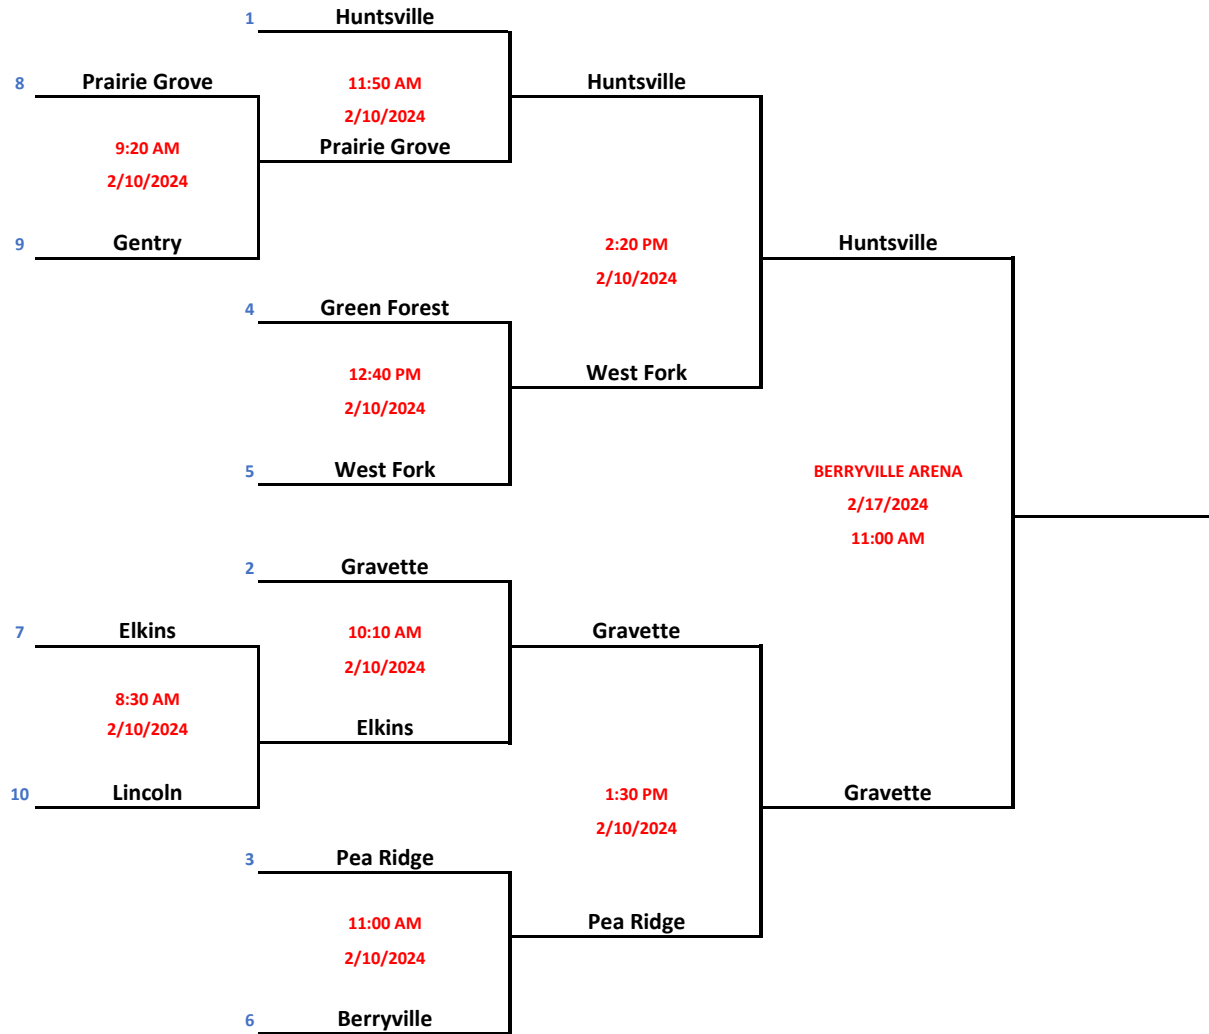

4th Girls B

Huntsville - Old HS Gym

Standings

Huntsville	8	0
Prairie Grove	6	2
Gentry	5	3
Elkins	5	3
Lincoln	4	4
Berryville	4	4
Gravette	3	5
Green Forest	2	6
Pea Ridge	2	6
West Fork	1	7

*** Top team on bracket will be considered HOME team and wear white jerseys

*** If host team is playing, they will still be shown as HOME on the scoreboard to avoid confusion

4th Girls A

Huntsville - Arena

Standings

Huntsville	8	0
Gravette	6	2
Pea Ridge	5	3
Green Forest	5	3
West Fork	4	4
Berryville	4	4
Elkins	3	5
Prairie Grove	2	6
Gentry	2	6
Lincoln	1	7

*** Top team on bracket will be considered HOME team and wear white jerseys

*** If host team is playing, they will still be shown as HOME on the scoreboard to avoid confusion

4th Boys B

Gravette Middle School